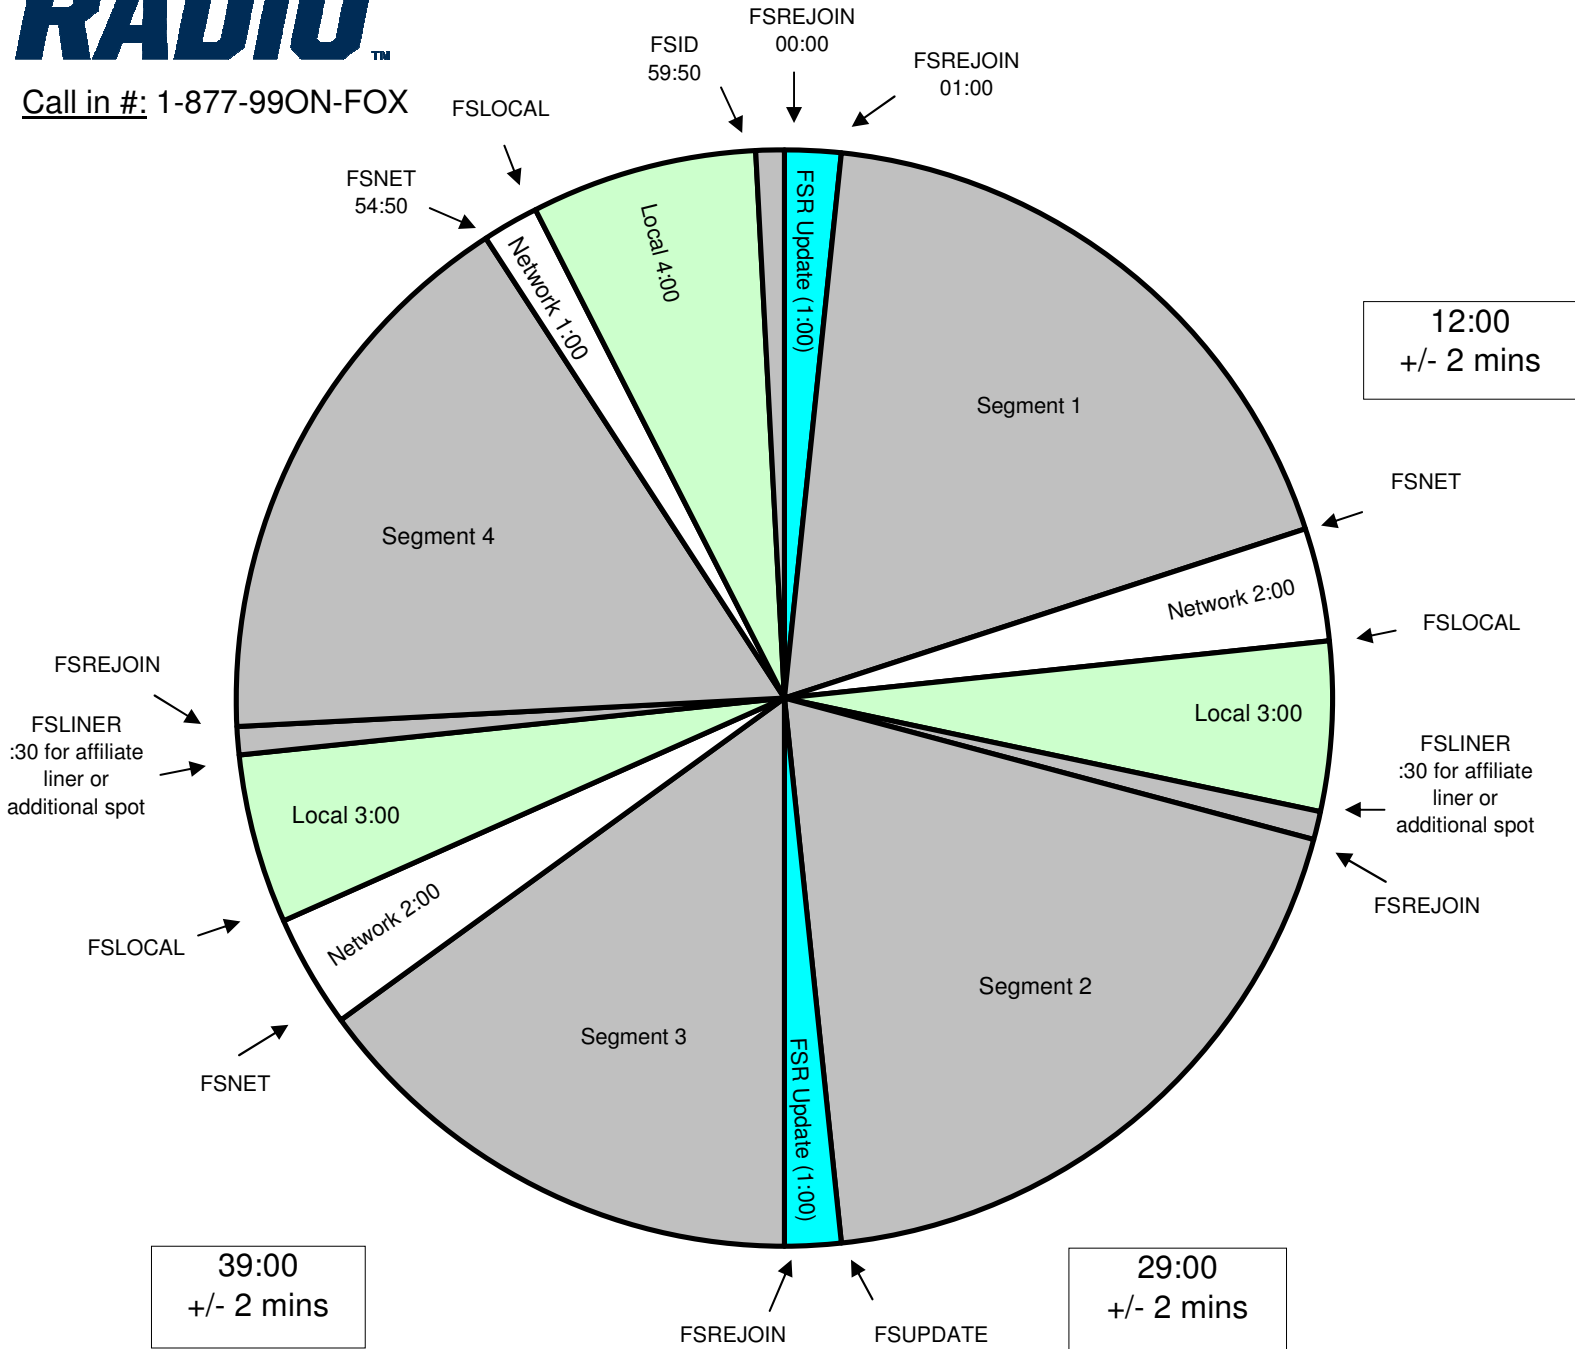

RADIO™

Call in #: 1-877-99ON-FOX

Jay Mohr Standard Program Clock

Effective April 1st 2013

Premiere XDS PRO4-P Satellite

9am - 12pm Pacific / 12pm - 3pm Eastern

- Each hour opens at 01:00. Hard Out at 54:50

- All other breaks float.